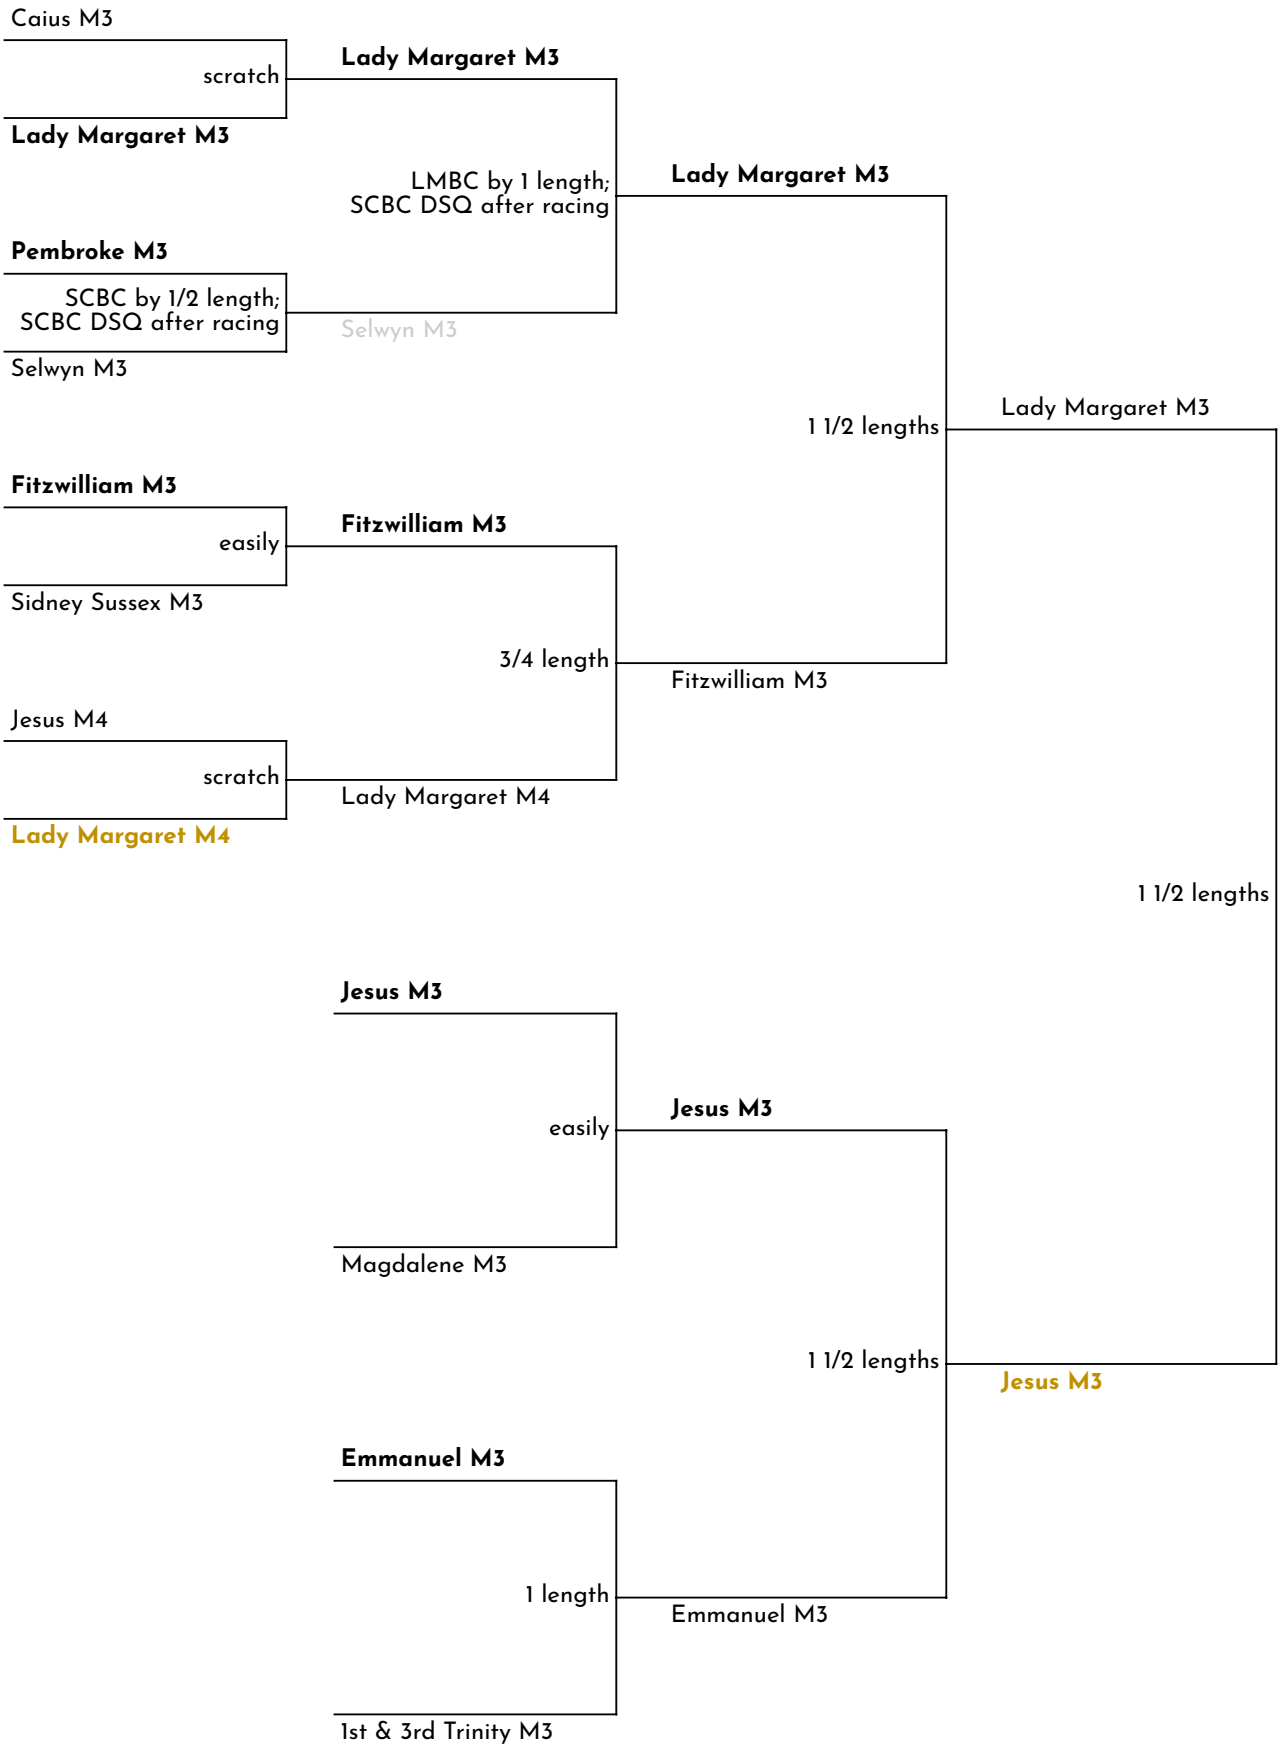

Talbott Cup 2024: W3/W4 Division

Talbott Cup 2024: M3/M4 Division

Talbott Cup 2024: W2/W2* Division

Talbott Cup 2024: M2 Division

Lucy Cavendish M2

Wolfson M2

Churchill M2

Peterhouse M2

Wolfson M2

Peterhouse M2

Downing M2

Homerton M2

Wolfson M2

Downing M2

Downing M2